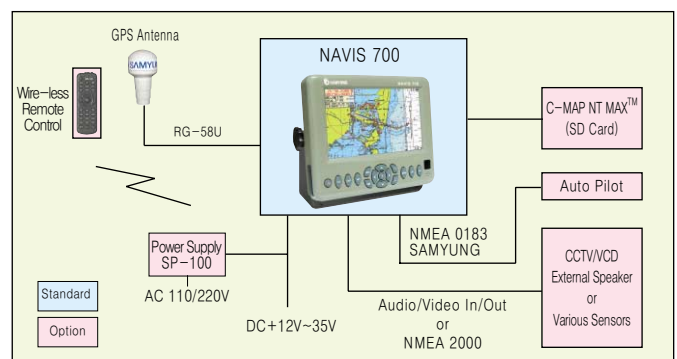

Configuration

* Specification is subject to change without pre-notice