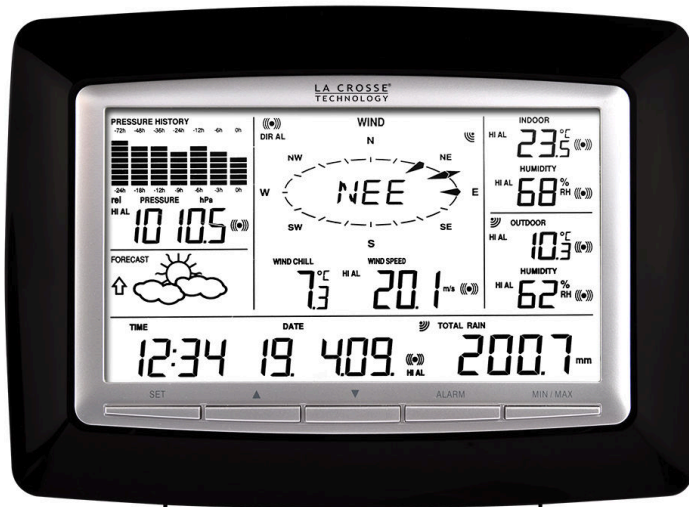

Technical sheet

WS2812

Pro Family weather station with wireless PC connection via USB key

- TIME AND DATE - INDOOR AND OUTDOOR TEMPERATURES AND HUMIDITIES - ATMOSPHERIC PRESSION WITH A 24 OR 72 HOURS BARGRAPH - WIND SPEED AND DIRECTION - RAINFALLS - WEATHER ICONS AND TENDENCY TREND - 13 WEATHER ALARMS - FULL DATA PROCESSING - WIRELESS PC CONNECTION VIA USB KEY - COMPATIBLE UP TO WINDOWS 10 (32 BITS ONLY)

- Time and date
- 12 or 24 hour
- Calendar Day / date / month

Forecast ↗

- Barometer with 3 icons
- Trend arrow

Indoor temperature ↗

- °C or °F
- From - 9.9 °C to + 59.9 °C
- Resolution : 0.1 °C
- Min/Max data measured with time and date
- 15 second measuring period

Transmission ↗

- 100 meters in open field
- Frequency : 868 MHz

Specifications

WS2812

Rain →

- Choice of rainfall display : over 1 hour, over 24 hours or the total volume
- mm or inch
- From 0 to 999.9 mm (over 1 or 24 hours) -
- from 0 to 9999 mm (over 1 week, 1 month and total rain volume)
- Resolution : 0.5 mm
- Rainfall per impulse: 0.518 mm
- Min/Max data measured with time and date
- 19 second measuring period
- Autonomy 72 hours in a dark place

Wind speed and wind direction →

- km/h, m/s, knots, mph or Beaufort
- From 0 to 180 km/h (or from 1 to 50 m/s)
- Wind direction displayed on a 360° compass
- Resolution : 0.1 m/s
- Min/Max data measured with time and date
- Autonomy 72 hours in a dark place