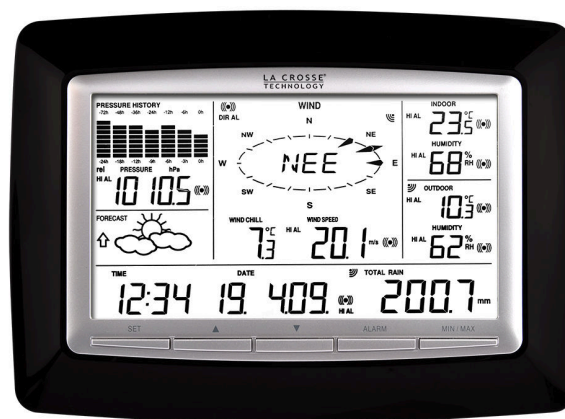

Logistical information

WS2812

Base : **WS2812**

- EAN Code : **3 7001 238 5488 3**
- Dimensions : **222.2 x 34.7 x 163.2 mm**
- Power consumption : **3 x LR14 1.5V (not included)**